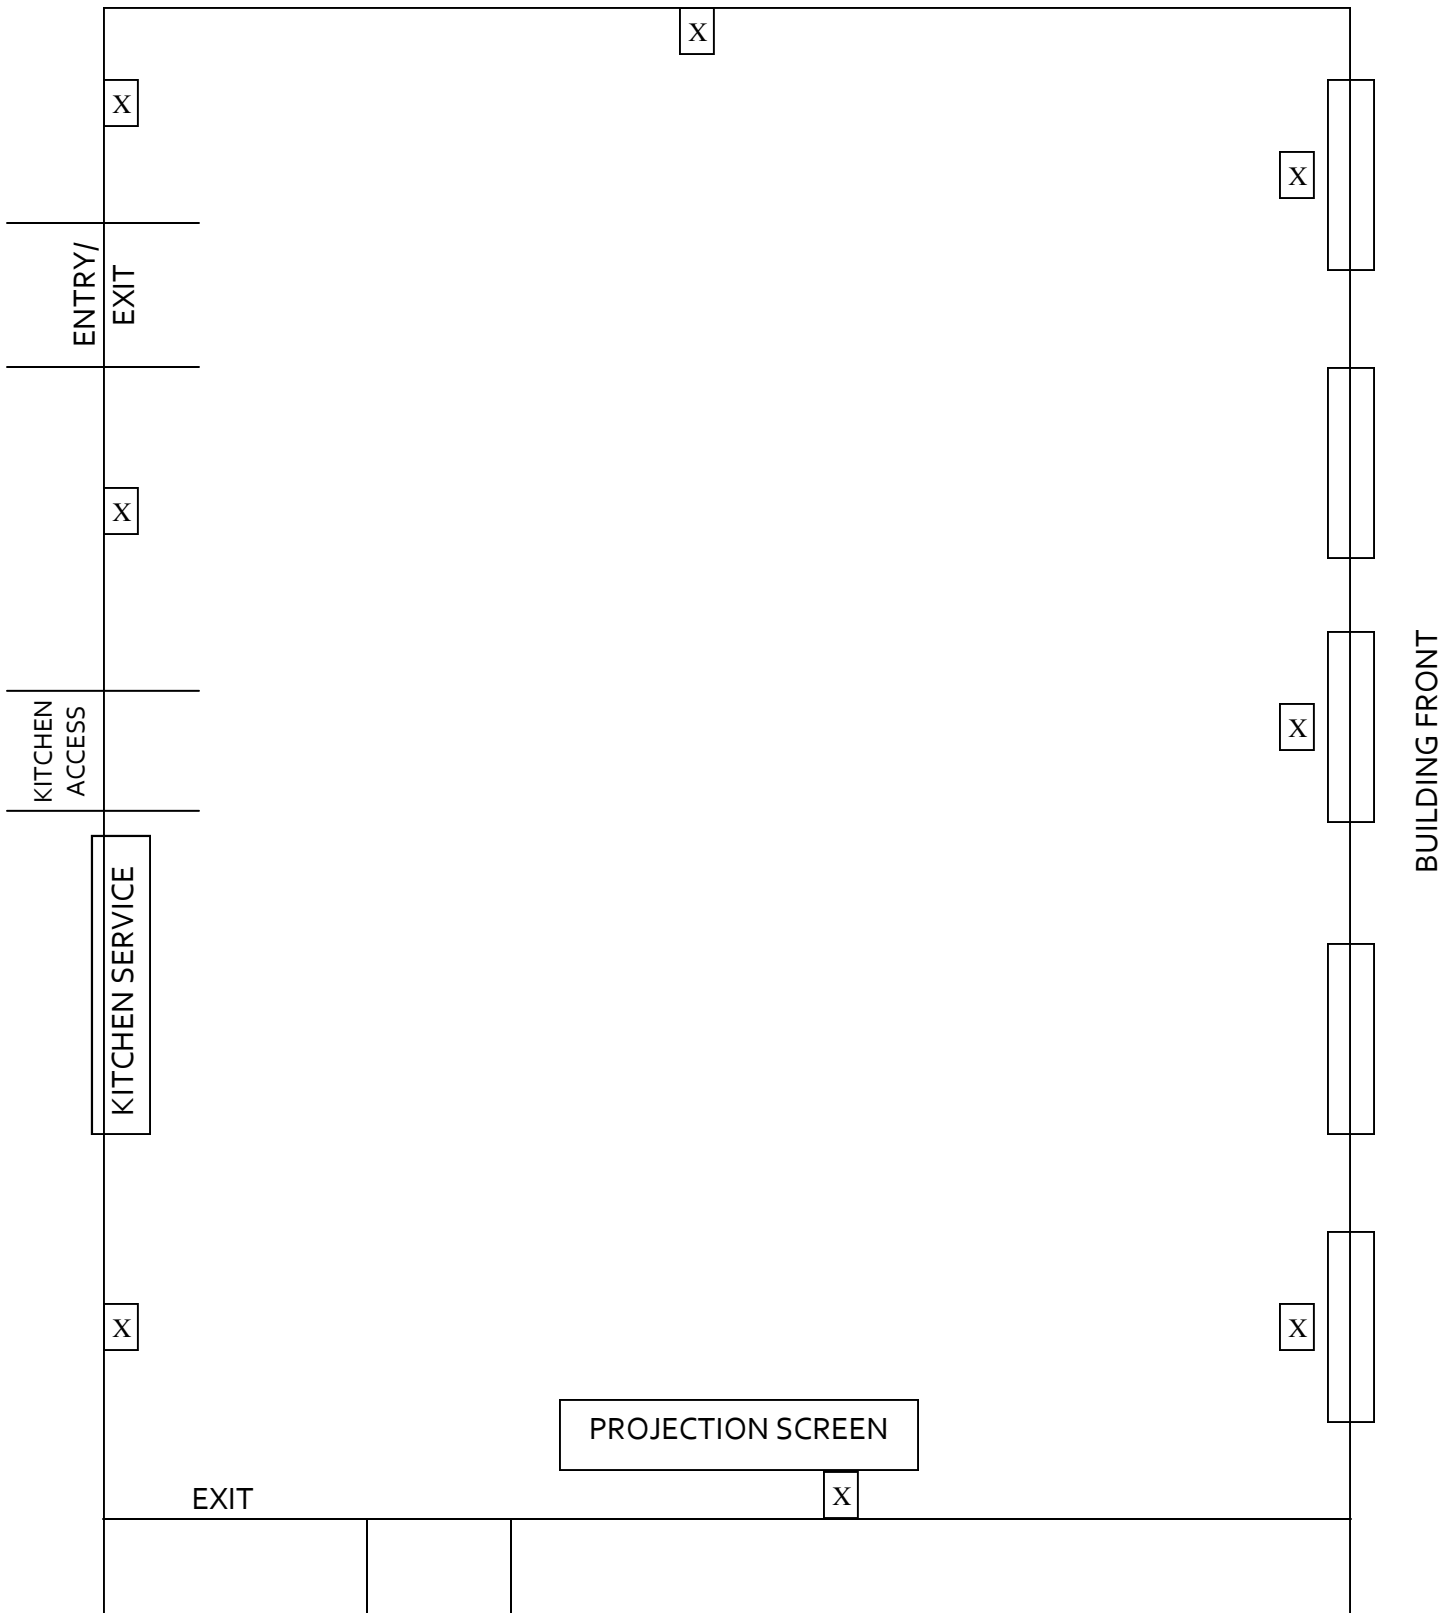

BOOKER T. WASHINGTON COMMUNITY AND RECREATION CENTER

EXIT

BANQUET HALL

OCCUPANCY 75
1,181 SQ FT
72" OR 48" ROUND TABLES
BANQUET STYLE CHAIRS

NOT TO SCALE